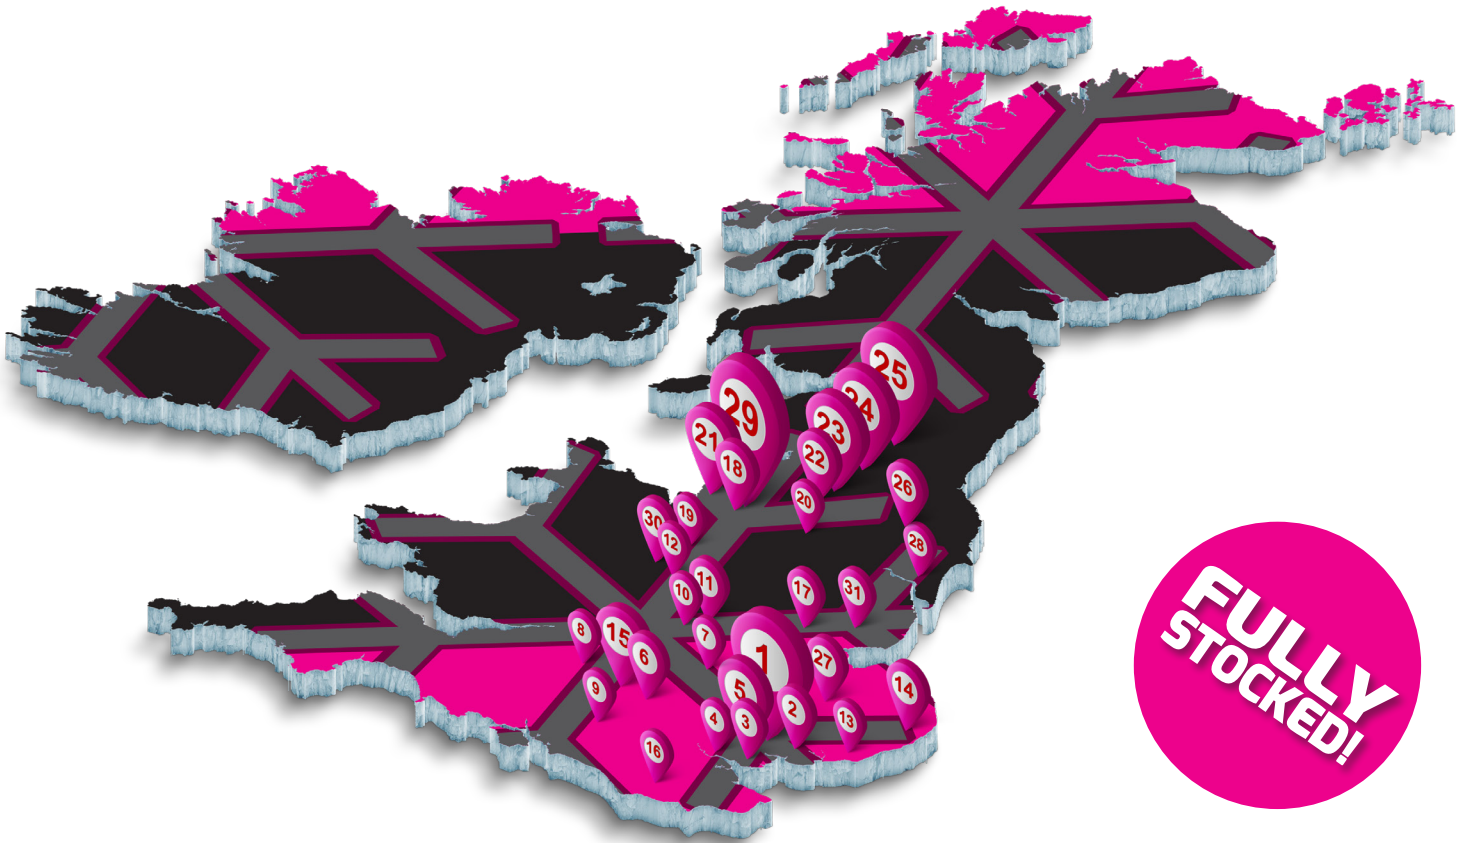

# MAINLINE BAIT CENTRES!

01: Angling Direct - Chelmsford, 02: Angling Direct - Colchester, 03: Angling Direct - Rayleigh, 04: Essex Angling, 05: Robertsons Fishing Tackle, 06: Erics Angling - Farlows, 07: Angling Direct - Waltham Cross, 08: Angling Direct - Swindon, 09: Jack Frost Tackle, 10: Browns Angling - Haddenham, 11: Browns Angling - Leighton Buzzard, 12: Angling Direct - Fosters Of Birmingham, 13: Birds Tackle, 14: Angling Direct - Norwich, 15: Angling Direct - Slough, 16: Sue's Tackle Den, 17: Future Fishing, 18: Vale Royal Angling Centre, 19: Total Angling, 20: Brooks Angling Centre, 21: Taskers Sports & Angling **COMING SOON**, 22: Angling Direct - Sheffield, 23: Fishing Republic - Rotherham, 24: BobCo, 25: Erics Angling - Leeds, 26: Angling Direct - Lincoln, 27: Benwick Sports Angling Centre, 28: Hull Angling Centre, 29: Fishing Republic - Crewe, 30: Club 2000 Fishing Tackle **COMING SOON**, 31: Willow Grange. (all Mainline stockist can be found using our website 'Store Locator')